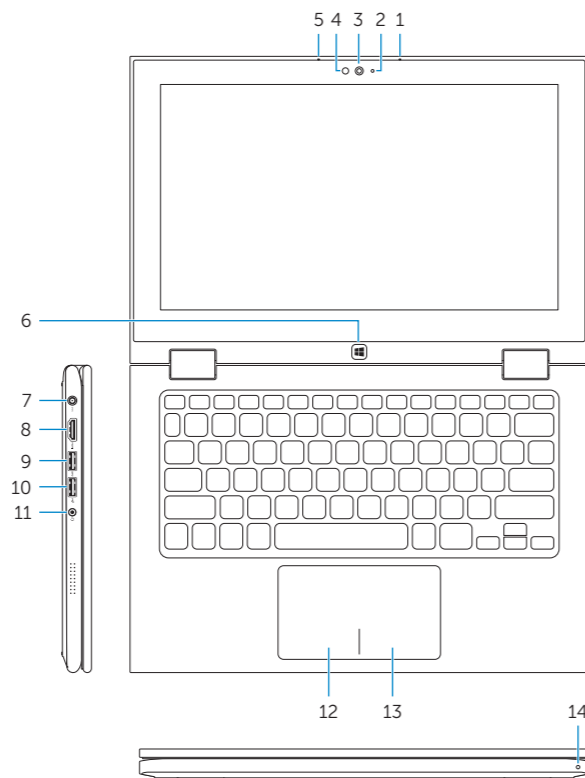

## Features

Značajke | Caracteristici | Особенности | Özellikler

1. Right microphone
2. Camera-status light
3. Camera
4. Ambient-light sensor
5. Left microphone
6. Windows button
7. Power-adapter port
8. HDMI port
9. USB 3.0 port
10. USB 2.0 port
11. Headset port
12. Left-click area
13. Right-click area
14. Power and battery-status light
15. Power button
16. Volume-control buttons (2)
17. USB 2.0 port
18. Media-card reader
19. Security-cable slot
20. Regulatory label
21. Service Tag label